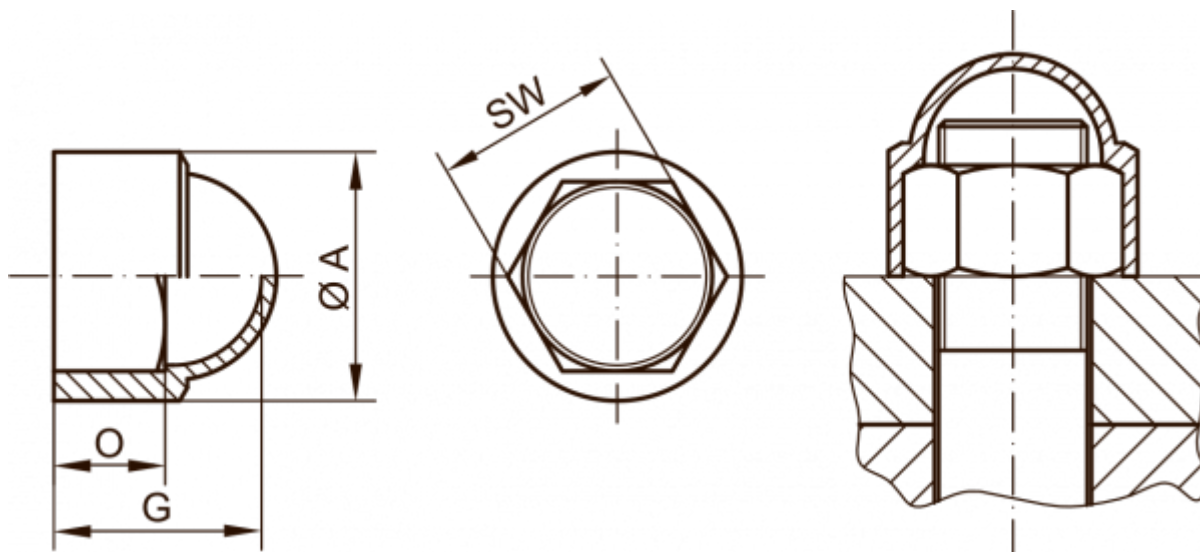

Data Sheet

Article number: 59GPN10008267

Description: KLEE Cap for nut GPN 1000 / 8267 - NV 16

Measures

A = 21.3

For = M10

G = 18

O = 9

SW (Spanner width) = 16